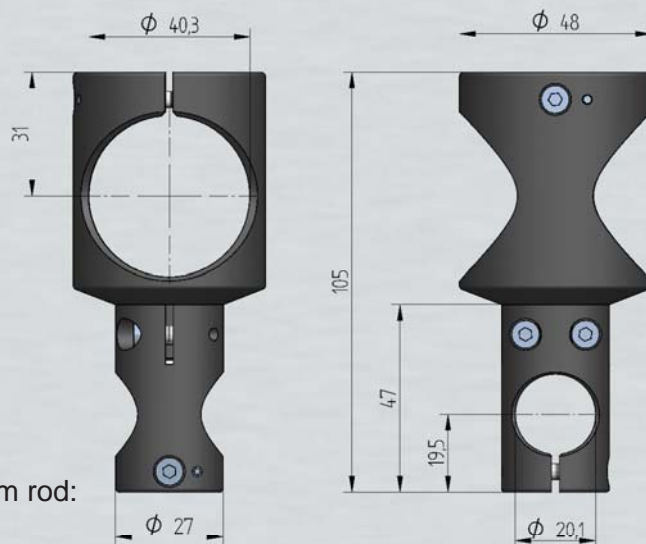

## H0 Mountings

H0-20-20

### H0-20-20

Aluminium mounting for all  $\varnothing$  20mm laser. Horizontally pivotable, mountable on a  $\varnothing$  20mm rod. Optionally also for a  $\varnothing$  22mm rod: H0-20-22

H0-40-20

### H0-40-20

Aluminium mounting for all  $\varnothing$  40mm laser. Horizontally pivotable, mountable on a  $\varnothing$  40mm rod. Optionally also for a  $\varnothing$  22mm rod: H0-40-22