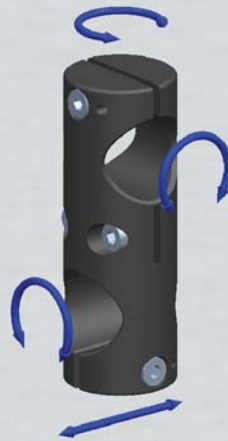

## H0 Mountings

H0-20-20

### H0-20-20

Aluminium mounting for all  $\varnothing$  20mm laser. Horizontally pivotable, mountable on a  $\varnothing$  20mm rod. Optionally also for a  $\varnothing$  22mm rod: H0-20-22

H0-40-20

### H0-40-20

Aluminium mounting for all  $\varnothing$  40mm laser. Horizontally pivotable, mountable on a  $\varnothing$  40mm rod. Optionally also for a  $\varnothing$  22mm rod: H0-40-22