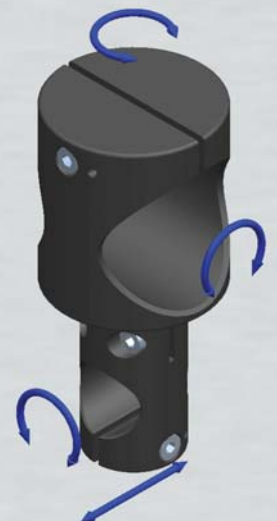

## H0 Mountings

H0-20-20

### H0-20-20

Aluminium mounting for all  $\varnothing$  20mm laser. Horizontally pivotable, mountable on a  $\varnothing$  20mm rod. Optionally also for a  $\varnothing$  22mm rod: H0-20-22

H0-40-20

### H0-40-20

Aluminium mounting for all  $\varnothing$  40mm laser. Horizontally pivotable, mountable on a  $\varnothing$  40mm rod. Optionally also for a  $\varnothing$  22mm rod: H0-40-22