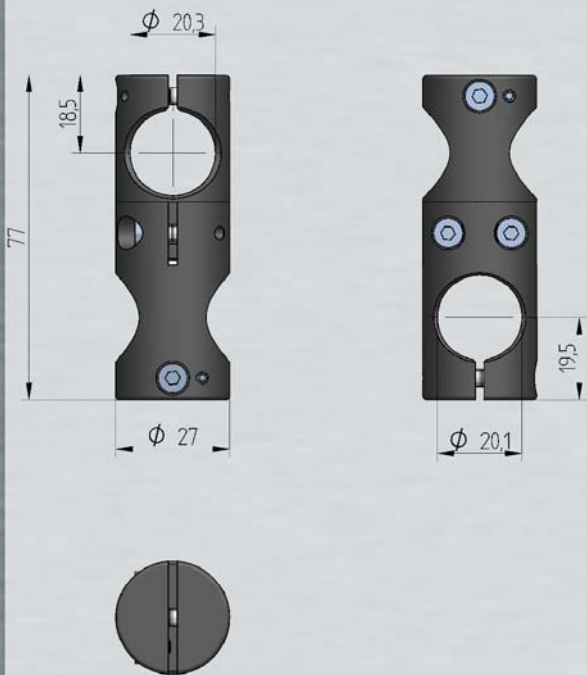

## H0 Mountings

H0-20-20

### H0-20-20

Aluminium mounting for all  $\varnothing$  20mm laser. Horizontally pivotable, mountable on a  $\varnothing$  20mm rod. Optionally also for a  $\varnothing$  22mm rod: H0-20-22

H0-40-20

### H0-40-20

Aluminium mounting for all  $\varnothing$  40mm laser. Horizontally pivotable, mountable on a  $\varnothing$  40mm rod. Optionally also for a  $\varnothing$  22mm rod: H0-40-22