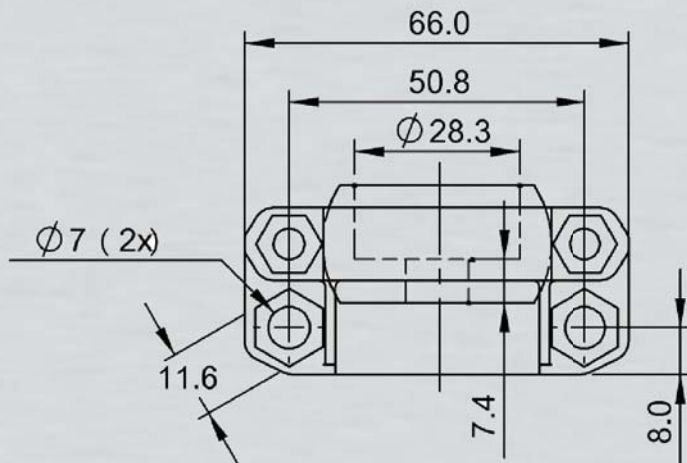

## H3 -M12 Mounting

**H3-M12**  
Mounting bracket, PVC, with  
swivel joint for all laser with  
M12 thread.